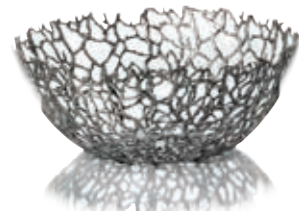

→ "Reef" | main catalogue, p. 82-84

bowl/basket "Reef"

pewter, structured and patinated outside, round, food-safe, not dishwasher-safe

item	Ø / height in cm	€/pc	€/pc new
2334	33/14	~~548,00~~	169,00