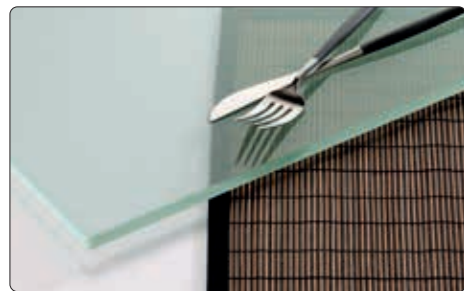

Buffet platters made of satined glass

buffet platter, satined glass

hardened glass, 10 mm thick, satined, edges polished and deburred

item	version	l x w in cm	€/pc	€/pc new
8004.01M	square	50x50	~~66,70~~	10,00
8004.03M	rectangular	50x34	~~49,50~~	7,00
8004.04M	square	42x42	~~51,90~~	10,00
8004.06M	square	34x34	~~37,10~~	7,00
8004.07M	rectangular	65x53	~~80,70~~	12,00

- Special hardened safety glass
- 10 mm thick
- Edges polished and deburred
- Underside satined
- Dishwasher-safe