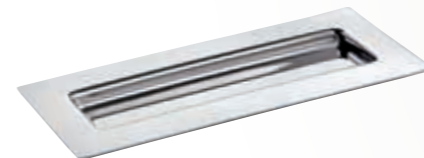

tray for inserts up to 7 cm x 7 cm

stainless steel 18/10, hammered, polished, rectangular, heavy quality, with wide rim

item	l x w x h in cm	€/pc	€/pc new
3469.01	37.5x15.5x2	~~52,80~~	10,90