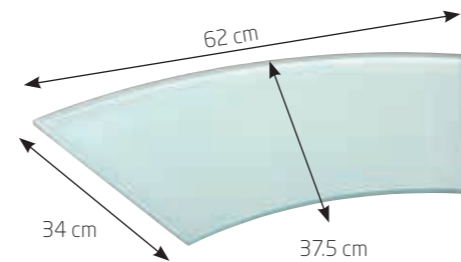

item	version	l x w in cm	€/pc	€/pc new
8001.01	square	50x50	75,80	22,00
8001.02	rectangular	50x42	71,70	22,00
8001.04	square	42x42	65,30	22,00
8001.08	rectangular	80x21	66,30	22,00
8001.13	rectangular	95.4x39	115,80	32,00

Buffet platters made of satined glass

buffet platter, satined glass

hardened glass, 10 mm thick, satined, edges polished and deburred

item	version	l x w in cm	€/pc	€/pc new
8004.01M	square	50x50	66,70	10,00
8004.03M	rectangular	50x34	49,50	7,00
8004.04M	square	42x42	51,90	10,00
8004.06M	square	34x34	37,10	7,00
8004.07M	rectangular	65x53	80,70	12,00

- Special hardened safety glass
- 10 mm thick
- Edges polished and deburred
- Underside satined
- Dishwasher-safe

buffet platter "Curve 45°"

hardened glass, frosted look, curved shape, edges polished and deburred, 10 mm thick