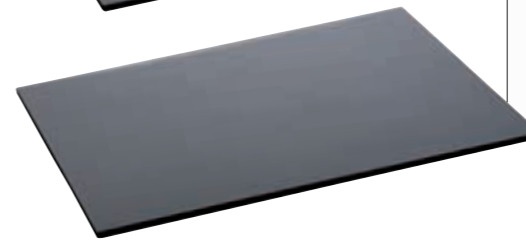

"Carbon 4.0" upgrades this innovative material made of carbon fibre to a new level! Contrary to "V12", which contains a woven carbon fabric, these displays consist of fibre chips which are pressure-grouted and embedded in synthetic resin. The result is a completely new look of the classic carbon material. Depending on the incidence of light, the displays sparkle in dark and light shades, the depth effect and brilliance of the high gloss surface intensifies this effect enormously.

Buffet platters made of dark grey glass

- Special hardened safety glass
- 10 mm thick
- Edges polished and deburred
- Dark grey, transparent
- Dishwasher-safe

buffet platter, dark grey glass

hardened glass, dark grey, edges polished and deburred, 10 mm thick