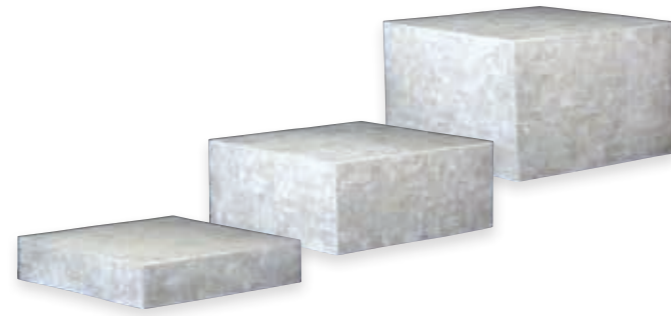

"Curve" – flexibility with a concept

"Curve" is made of 3 mm strong galvanised steel with a high grade powder coating. This guarantees great stability and corrosion-resistance. During the development of "Curve", special attention was given to the mobile usage. Thus all components can be stored in an extremely space-saving way. Simple and swift to install, "Curve" is the perfect equipment for outdoor areas, events and catering.

"V12-Carbon"

High-quality carbon fabric is set in synthetic resin and pressed with a middle layer of high-strength special foam. This process guarantees excellent stability with low thickness and low weight! The elaborate twill weave of the fabric ensures a racy look with a great depth effect.

buffet platter

carbon fabric, 6 mm thick, break-proof, not dishwasher-safe, rectangular, edges deburred, silk-glossy surface

item	l x w in cm	€/pc	€/pc new
8009.13	95.4x39	524,00	139,00

"Pearl"

The unique look of the "Pearl" buffet displays is achieved by the processing of high-grade shell imitations molded into polyresin. This is why each cube is an individual item and might vary in its form and structure. The displays are the outcome of highly sophisticated handicraft. Each piece is sanded until it becomes extremely thin and then customized to the desired shape. Thereafter, the single pieces are arranged into an elaborate herringbone pattern. In order to guarantee the necessary stability of the displays, the inside is made of fibreglass and the outside of high-gloss artificial resin. Whether with or without illumination, the pearly coloured displays are outstanding in every light!