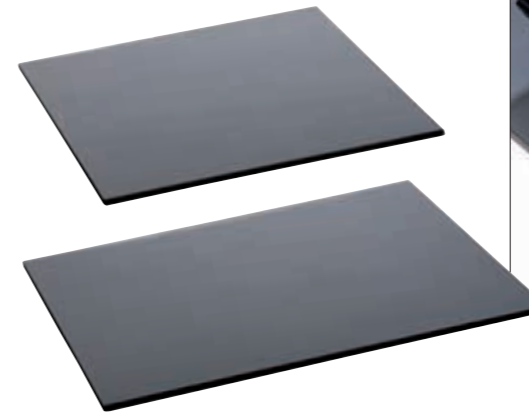

Buffet platters made of laminated plastic

"Shabby Chic"

Old varnish white

- Old varnish white, black intermediate ply
- 8 mm thick
- Break-proof
- Dishwasher-safe
- Scratch-proof, antistatic

buffet platter "Shabby Chic"

laminated plastic, 8 mm thick, old varnish white, black intermediate ply, break-proof, scratch-proof, dishwasher-safe, antistatic, deburred edges, rounded corners

item	version	l x w in cm	€/pc	€/pc new
8002.01	square	50x50	~~68,90~~	15,50
8002.02	rectangular	50x42	~~62,70~~	12,90
8002.04	square	42x42	~~53,80~~	12,90
8002.13	rectangular	95.4x39	~~94,90~~	19,90

"Vintage"

Matured wood look, white

- Black intermediate ply
- 8 mm thick
- Break-proof
- Dishwasher-safe
- Scratch-proof, antistatic

buffet platter "Vintage"

laminated plastic, 8 mm thick, matured wood look, white, black intermediate ply, break-proof, scratch-proof, dishwasher-safe, antistatic, deburred edges, rounded corners

item	version	l x w in cm	€/pc	€/pc new
8001.01	square	50x50	~~75,80~~	29,00
8001.02	rectangular	50x42	~~71,70~~	29,00
8001.04	square	42x42	~~65,30~~	29,00
8001.08	rectangular	80x21	~~66,30~~	29,00
8001.11	1/1 GN	53x32.5	~~66,30~~	29,00
8001.13	rectangular	95.4x39	~~115,80~~	39,00

Buffet platters made of structured glass

- Special hardened safety glass
- 5 or 8 mm thick (depending on size)
- Edges rounded, underside structured
- Irregular colouring in cloudy optic
- Dishwasher-safe

buffet platter

hardened glass, grey transparent, irregularly coloured in a cloudy look, underside structured, dishwasher-safe, scratch-proof

item	version	l x w x t in cm	€/pc	€/pc new
8008.02	rectangular	50x42x0.8	~~145,00~~	69,00
8008.07	2/1 GN	65x53x0.8	~~233,30~~	99,00
8008.08	rectangular	80x21x0.8	~~117,70~~	59,00
8008.13	rectangular	95.4x39x0.8	~~357,15~~	99,00

Black & white glass