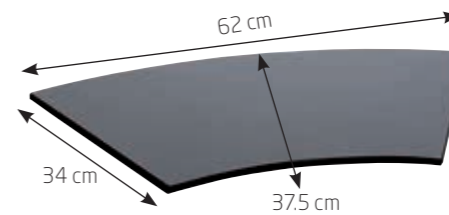

Buffet platters made of dark grey glass

- Special hardened safety glass
- 10 mm thick
- Edges polished and deburred
- Dark grey, transparent
- Dishwasher-safe

buffet platter, dark grey glass

hardened glass, dark grey, edges polished and deburred, 10 mm thick

item	version	l x w in cm	€/pc	€/pc new
8004.01B	square	50x50	59,90	16,90
8004.02B	rectangular	50x42	49,90	13,00
8004.03B	rectangular	50x34	47,90	12,90
8004.04B	square	42x42	46,80	12,90
8004.07B	2/1 GN	65x53	154,60	59,00
5243.B	rectangular	80x21	39,90	9,90
5000.B	rectangular	95.4x39	76,90	17,19