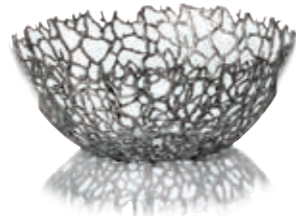

item	Ø in cm	PU	€/pc	€/pc new	€/PU
2317.G	5.5x3.5/7.5	2 pcs	89,00	59,50	119,00

→ "Reef" | main catalogue, p. 70/71

bowl/basket "Reef"

pewter, surface smooth, food-safe, not dishwasher-safe, with feet

item	l x w x h in cm	€/pc	€/pc new
2314.01	approx. 15x9x24	104,00	89,00