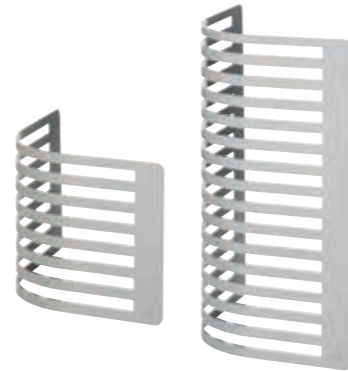

"Curve" – flexibility with a concept

"Curve" is made of 3 mm strong galvanised steel with a high grade powder coating. This guarantees great stability and corrosion-resistance. During the development of "Curve", special attention was given to the mobile usage. Thus all components can be stored in an extremely space-saving way. Simple and swift to install, "Curve" is the perfect equipment for outdoor areas, events and catering.