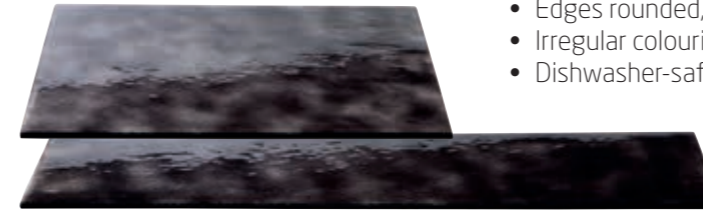

buffet platter

hardened glass, grey transparent, irregularly coloured in a cloudy look, underside structured, dishwasher-safe, scratch-proof

item	version	l x w x t in cm	€/pc	€/pc new
8008.02	rectangular	50x42x0.8	~~145,00~~	69,00
8008.07	2/1 GN	65x53x0.8	~~233,30~~	99,00
8008.08	rectangular	80x21x0.8	~~117,70~~	59,00
8008.13	rectangular	95.4x39x0.8	~~357,15~~	99,00