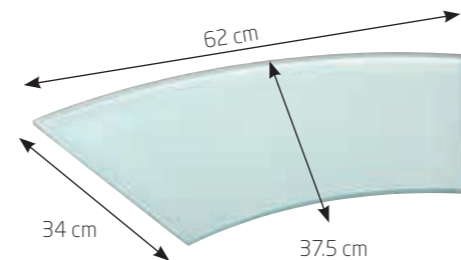

item	version	l x w in cm	€/pc	€/pc new
1668.02	rectangular	50x42	44,60	9,00

Buffet platters made of satined glass

buffet platter, satined glass

hardened glass, 10 mm thick, satined, edges polished and deburred

item	version	l x w in cm	€/pc	€/pc new
8004.01M	square	50x50	66,70	12,90
8004.03M	rectangular	50x34	49,50	9,90
8004.04M	square	42x42	51,90	11,00
8004.06M	square	34x34	37,10	9,90
8004.07M	rectangular	65x53	80,70	16,90