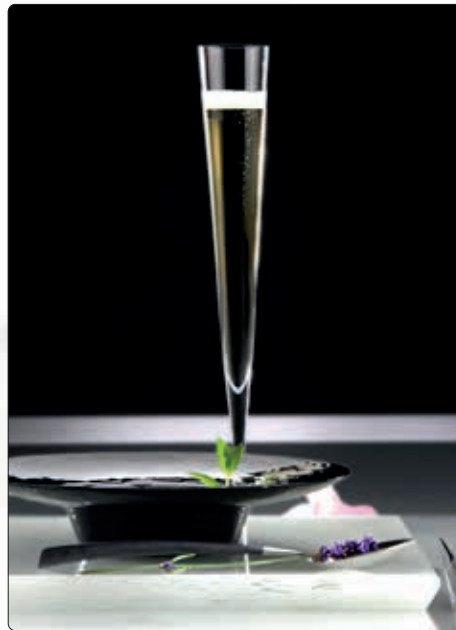

champagner flute "Vaganza"

crystalline glass, handblown, Ø 5 cm, 33.5 cm high, 210 ml content, in black gift box

item	version	PU	€/pc	€/pc new	€/PU
5481	clear	2	~~41,99~~	19,50	39,00

→XXL bowl "Konkret" | main catalogue, p. 46